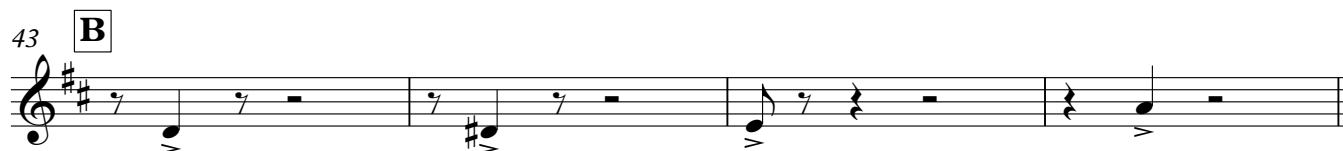

E♭ Bass

Ciribiribin

arr Lyle Lockington

♩ = 72
Swing

76 

85 **D** 

92 

99 