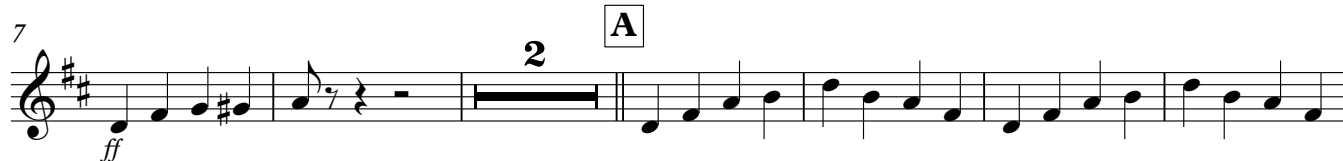

E♭ Bass

Ciribiribin

arr Lyle Lockington

♩ = 72
Swing

76 

85 **D** 

92 

99 